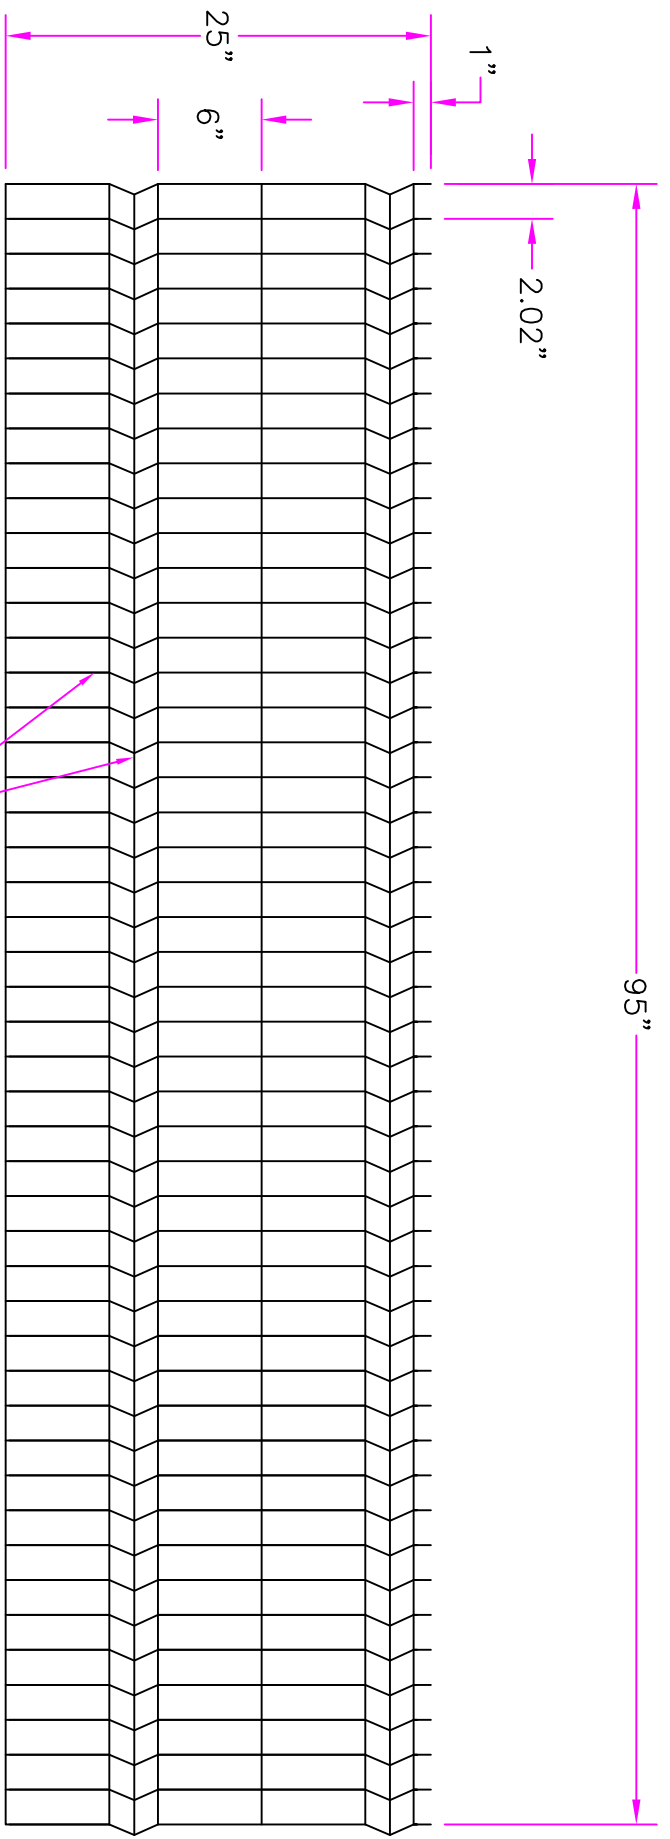

DEACERO FENCE 2'

6 GA GALVANIZED WIRE